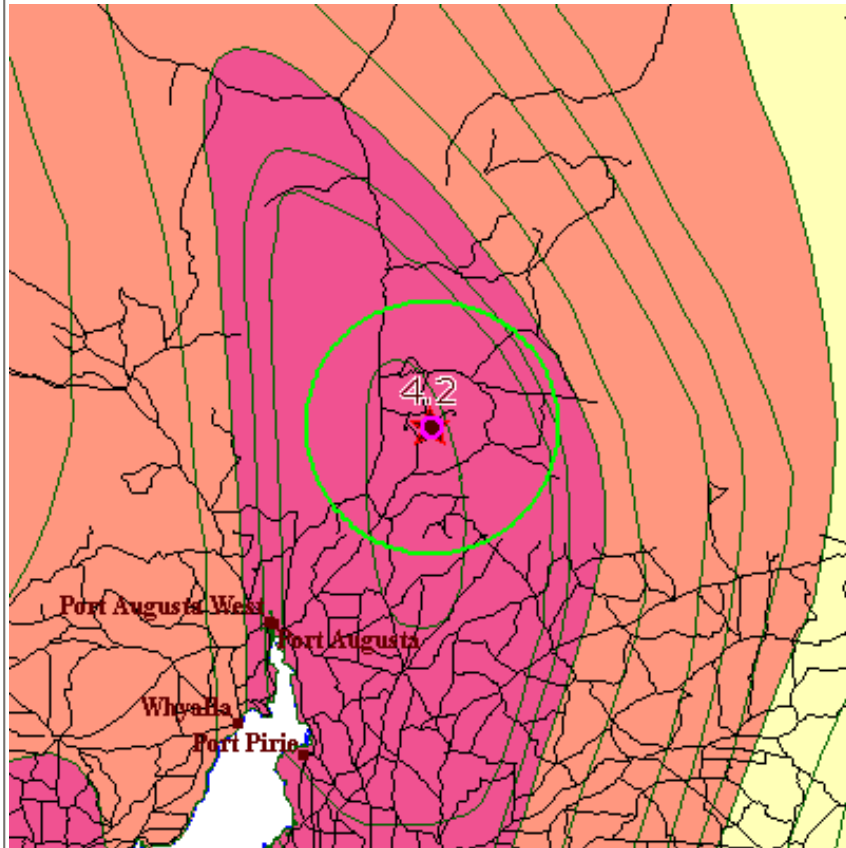

Recent Earthquake : NE of Hawker SA, felt

Earthquake Details:

Date: 16/11/2008
Time (UTC) hh:mm:ss: 02:02:18
Latitude: -31.402
Longitude: 138.729
Depth (km): 19
Magnitude: 4.2
Felt radius: 75 km (approx)
Damage radius: 6 km (approx)

[View a seismogram of the earthquake](#)
 (Adobe PDF format)

(only available for 90 days from date of earthquake)

[See other seismograms of this earthquake.](#)

INFORMATION

Change background:

Earthquake risk
 Geological regions

KEY

Geological faults

Change zoom level:

GO !

Reference map

[Recent Earthquakes List](#)